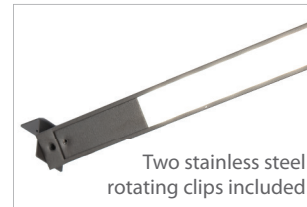

Stainless Steel Under Capstone Bracket included

SPECIFICATIONS

Input: 9 - 15VAC (Transformer is required)
Power: 6.5W / 10.1VA
Brightness: 185 lm
CRI: 90+
Rated Life: 70,000 hours

Two stainless steel rotating clips included