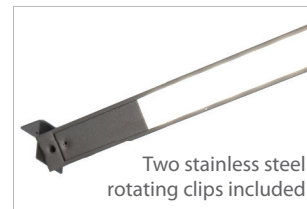

Stainless Steel Under Capstone Bracket included

Two stainless steel rotating clips included