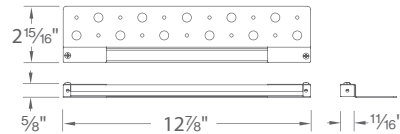

HARDSCAPE - 12"

7121

WAC

LANDSCAPE LIGHTING