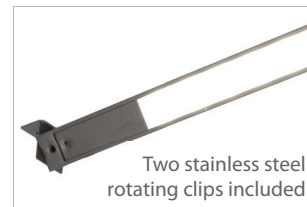

Stainless Steel Under Capstone Bracket included

Two stainless steel rotating clips included