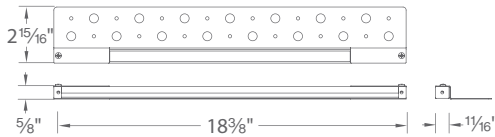

PRODUCT DESCRIPTION

Hardscape luminaire. Multiple mounting options with durable aluminum construction.

FEATURES

- Conveniently adapts into existing 12V system
- Translucent diffuser eliminates worrisome hotspots for even light projection
- Mounting options included; stainless steel under capstone brackets, clips and hardware
- Simple two screw mounting option into handrails, bench seats, decks, steps and fences
- IP66 rated, protected against high pressure water jets
- Potted electronics and conformal coated LEDs for long term moisture protection
- Maintains constant lumen output against voltage drop
- UL 1838 Listed

SPECIFICATIONS

Input: 9 - 15VAC (Transformer is required)
Power: 9.3W / 13.4VA
Brightness: 265 lm
CRI: 90+
Rated Life: 70,000 hours