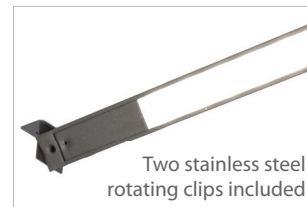

SPECIFICATIONS

Input: 9 - 15VAC (Transformer is required)
Power: 3.1W / 5.1VA
Brightness: 90 lm
CRI: 90+
Rated Life: 70,000 hours