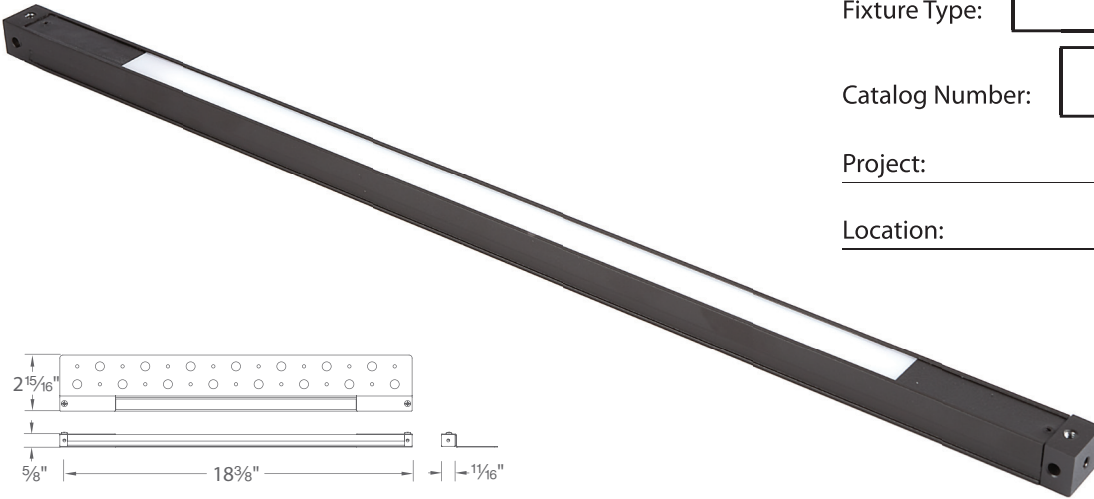

HARDSCAPE - 18"

7181

WAC

LANDSCAPE LIGHTING

Fixture Type:

Catalog Number:

Project: _____

Location: _____