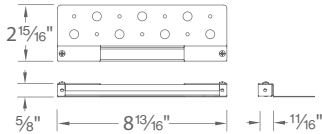

HARDSCAPE - 6"

7061

WAC

LANDSCAPE LIGHTING