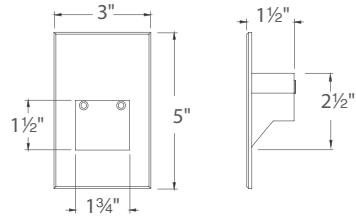

Fixture Type:

Catalog Number:

Project: _____

Location: _____