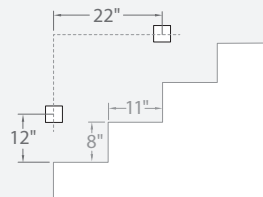

### Spacing Recommendations for Optimal Light Distribution

Corridors / Hallways

Stairs - Wall Mount

Stairs - Step Mount

Mount in center of stair as close to the upper tread as possible. For best results use one light per step for steps narrower than 5 feet