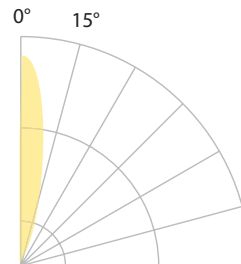

SPECIFICATIONS

Input: 9 - 15VAC (Transformer is required)
Power: 4.1W / 6.6VA
Brightness: 170 lm
Beam Angle: 25°
CRI: 85
Rated Life: 70,000 hours

ORDERING NUMBER

		Color Temp	Finish
2022	<i>Round Honeycomb Louver</i>	30 3000K	BS SS <i>Bronzed Stainless Steel Stainless Steel</i>