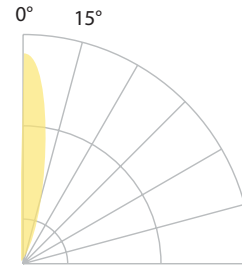

SPECIFICATIONS

Input: 9 - 15VAC (Transformer is required)
Power: 4.1W / 6.6VA
Brightness: 170 lm
Beam Angle: 25°
CRI: 85
Rated Life: 70,000 hours

ORDERING NUMBER

		Color Temp		Finish	
2052	Square Honeycomb louver	30	3000K	BS	Bronzed Stainless Steel
				SS	Stainless Steel