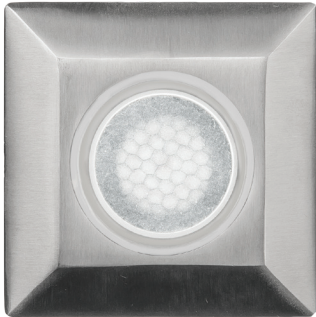

PRODUCT DESCRIPTION

Landscape 2" recessed in-ground luminaire for up, down, side light applications.

FEATURES

- Integrated honeycomb louver for reduced glare
- 30° visual cutoff
- IP68 rated, Suitable for continuous immersion under water
- Factory sealed water tight fixtures
- Solid stainless steel construction
- Stainless steel spring clip allows wall or downlight applications
- Available Concrete Pour Adapter
- Spring clip, 6' lead wire and direct burial gel filled wire nuts included
- Maintains constant lumen output against voltage drop
- UL 1838 Listed

Location: _____

PRODUCT DESCRIPTION

Landscape 2" recessed in-ground luminaire for up, down, side light applications.

FEATURES

- Integrated honeycomb louver for reduced glare
- 30° visual cutoff IP68 rated, Suitable for continuous immersion under water
- Factory sealed water tight fixtures
- Solid stainless steel construction
- Stainless steel spring clip allows wall or downlight applications
- Available Concrete Pour Adapter
- Spring clip, 6' lead wire and direct burial gel filled wire nuts included
- Maintains constant lumen output against voltage drop
- UL 1838 Listed