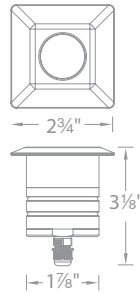

Location: _____

PRODUCT DESCRIPTION

Landscape 2" recessed in-ground luminaire for up, down, side light applications.

FEATURES

- Integrated honeycomb louver for reduced glare
- 30° visual cutoff IP68 rated, Suitable for continuous immersion under water
- Factory sealed water tight fixtures
- Solid stainless steel construction
- Stainless steel spring clip allows wall or downlight applications
- Available Concrete Pour Adapter
- Spring clip, 6' lead wire and direct burial gel filled wire nuts included
- Maintains constant lumen output against voltage drop
- UL 1838 Listed