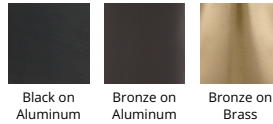

FINISHES

Fixture Type: _____

Catalog Number: _____

Project: _____

Location: _____