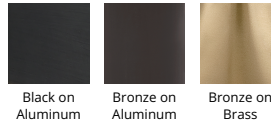

FINISHES

Fixture Type: _____

Catalog Number: _____

Project: _____

Location: _____