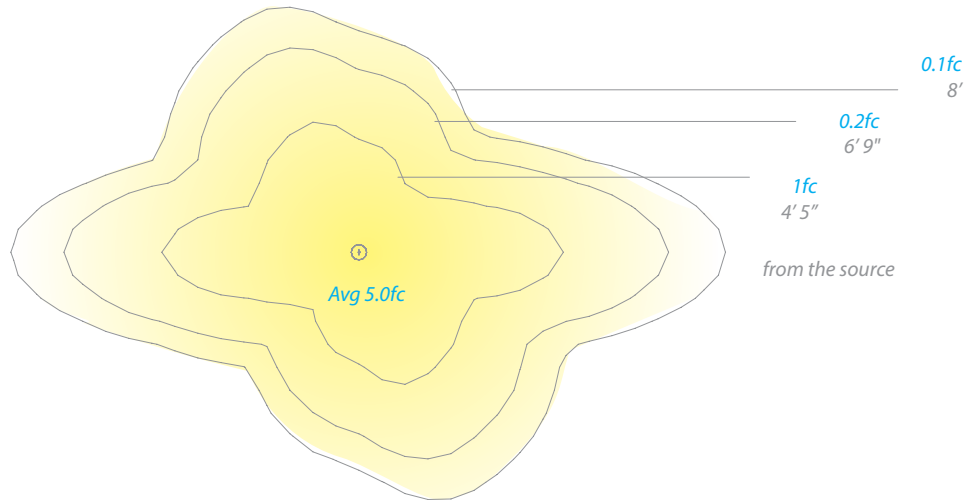

## LANDSCAPE LIGHTING

- Recommended spacing for installation :  
6631 (12V)  
Residential: 19.5 to 23ft  
Commercial: 13 to 15.5ft

6631 (12V)

- Recommended spacing for installation :  
6632, 6633 (120V, 277V)  
Residential: 12.5 to 15ft  
Commercial: 8 to 10ft