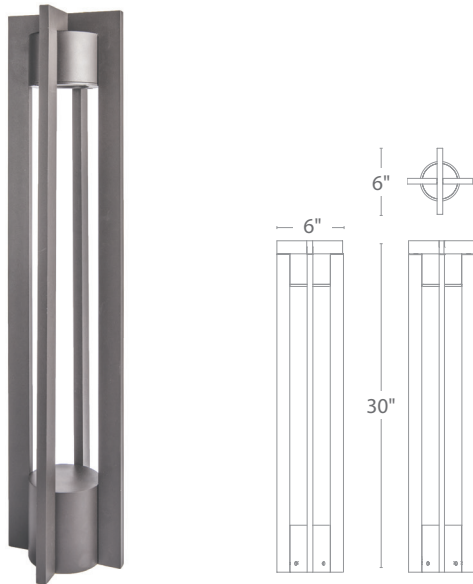

CHAMBER 12V/120V/277V LED BOLLARD

6631/6632/6633

WAC

LANDSCAPE LIGHTING

Fixture Type:

Catalog Number:

Project: _____

Location: _____

PRODUCT DESCRIPTION

Sleek linear design blends seamlessly into pathways while providing soft, even illumination

FEATURES

- IP66 rated, Protected against powerful water jets
- Factory sealed water tight fixtures
- Mounting accessories included
- UL & cUL 1838 Listed (12V); 1598 Listed (120V/277V)

SPECIFICATIONS

6631

Input: 9-15VAC (Transformer is required)
Power: 5.5W / 6.0VA
Brightness: Up to 140 lm
CRI: 90
Rated Life: 60,000 hours
Dimming: MLV dimming only

6632

Input: 120V
Power: 12.5W
Brightness: Up to 360 lm
CRI: 90
Rated Life: 60,000 hours
Dimming: TRIAC or ELV dimming

6633

Input: 277V
Power: 10.5W
Brightness: Up to 400 lm
CRI: 90
Rated Life: 60,000 hours
Dimming: ELV dimming only

Model	Color Temp	Finishes
6631 12V	27 2700K Warm White	BZ Bronze on Aluminum
	30 3000K Pure White	BK Black on Aluminum
6632 120V	27 2700K Warm White	BZ Bronze on Aluminum
	30 3000K Pure White	BK Black on Aluminum
6633 277V	27 2700K Warm White	BZ Bronze on Aluminum
	30 3000K Pure White	BK Black on Aluminum

6632-___BK

Example: **6632-30BK**