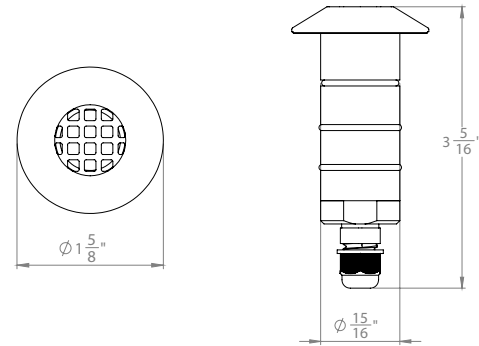

### PRODUCT DESCRIPTION

Landscape 1" recessed inground luminaire for up, down, side light applications.