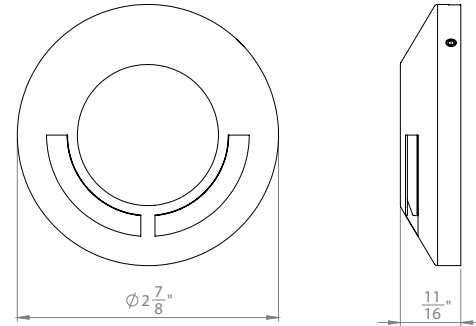

2" SURFACE INDICATOR SINGLE DIRECTIONAL 2591

WAC LANDSCAPE LIGHTING

Fixture Type:

Catalog Number:

Project: _____

Location: _____

PRODUCT DESCRIPTION

LED Landscape surface mount indicator luminaire for both soft and hard ground applications. The indicator light is perfect for outdoor applications, including wells and ponds, decks and patios, inground, as well as ceiling and wall applications.

FEATURES

- Slim low profile design-surface mount installation
- IP68 rated, Suitable for continuous immersion under water
- Factory sealed water tight fixtures
- Solid stainless steel construction
- 10' lead wire and direct burial gel filled wire nuts included
- Maintains constant lumen output against voltage drop
- UL 1838 Listed
- MLV dimmable with remote MLV dimmer

SPECIFICATIONS

- Input:** 9 - 15VAC (Transformer is required)
Power: 2.8W / 3.2 VA
Brightness: 7lm
Beam Angle: 110°
CRI: 85
Rated Life: 60,000 hours

ORDERING NUMBER

		Color Temp		Finish	
2591	<i>Single Directional</i>	27	2700K	BS	<i>Bronzed Stainless Steel</i>
		30	3000K	SS	<i>Stainless Steel</i>